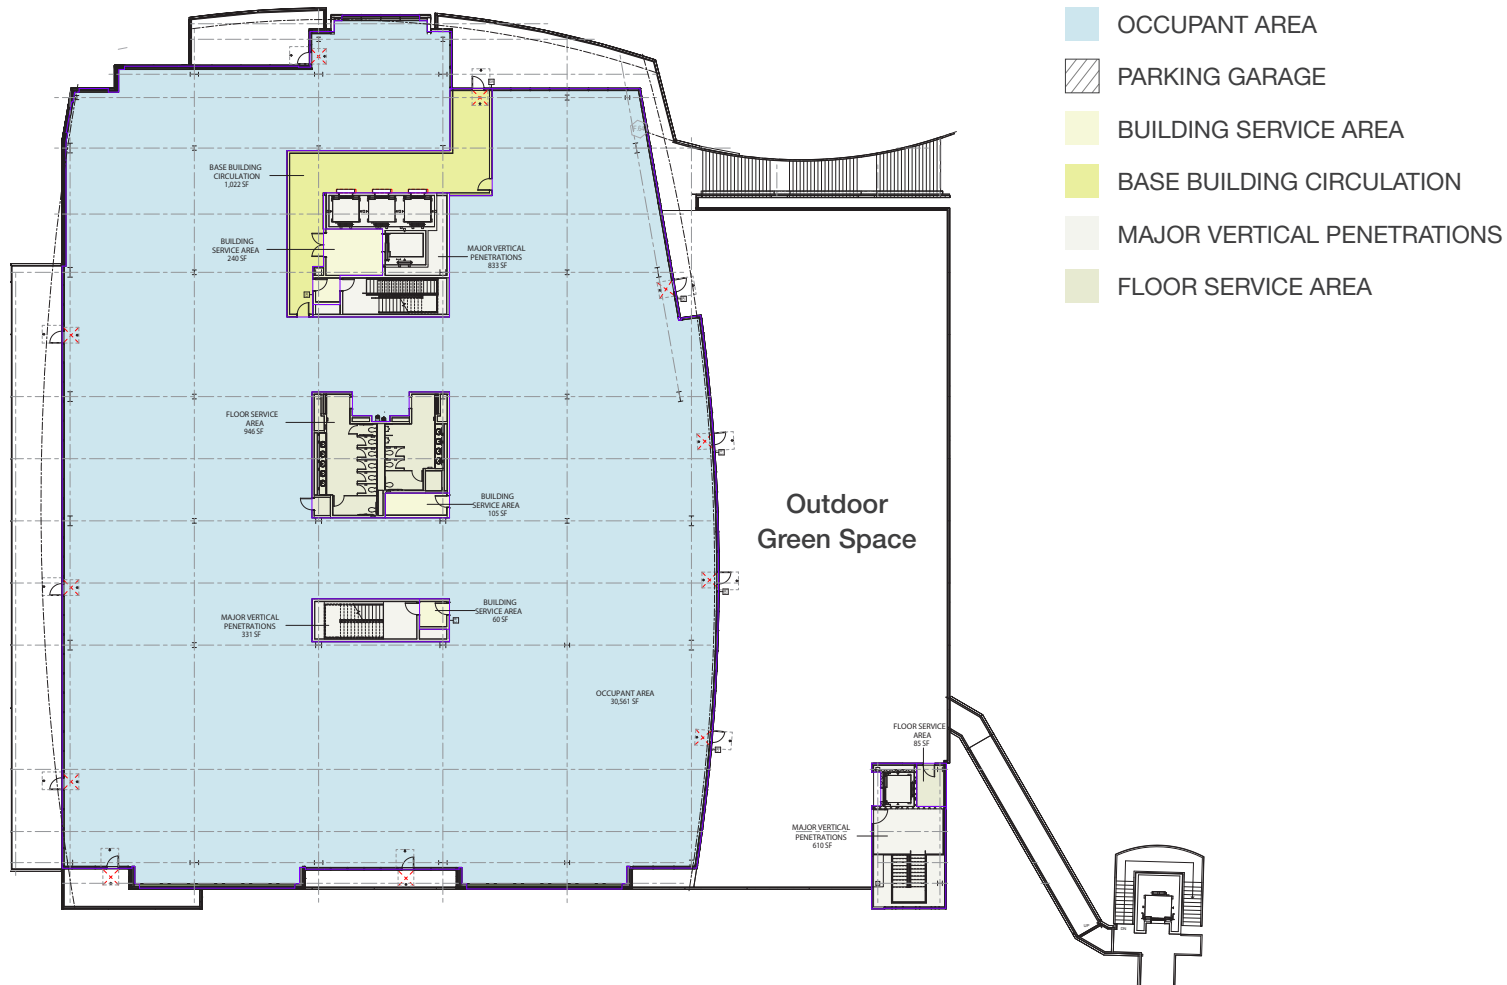

EmeryStation West

Emeryville, CA

Floor Plans

SECOND FLOOR

Timothy Mason
415.229.8918
tmason@kiddermathews.com
LIC #00832545

James Bennett
415.229.8948
jbennett@kiddermathews.com
LIC #00869074

Eric Bluestein
415.229.8970
ericb@kiddermathews.com
LIC #01720416