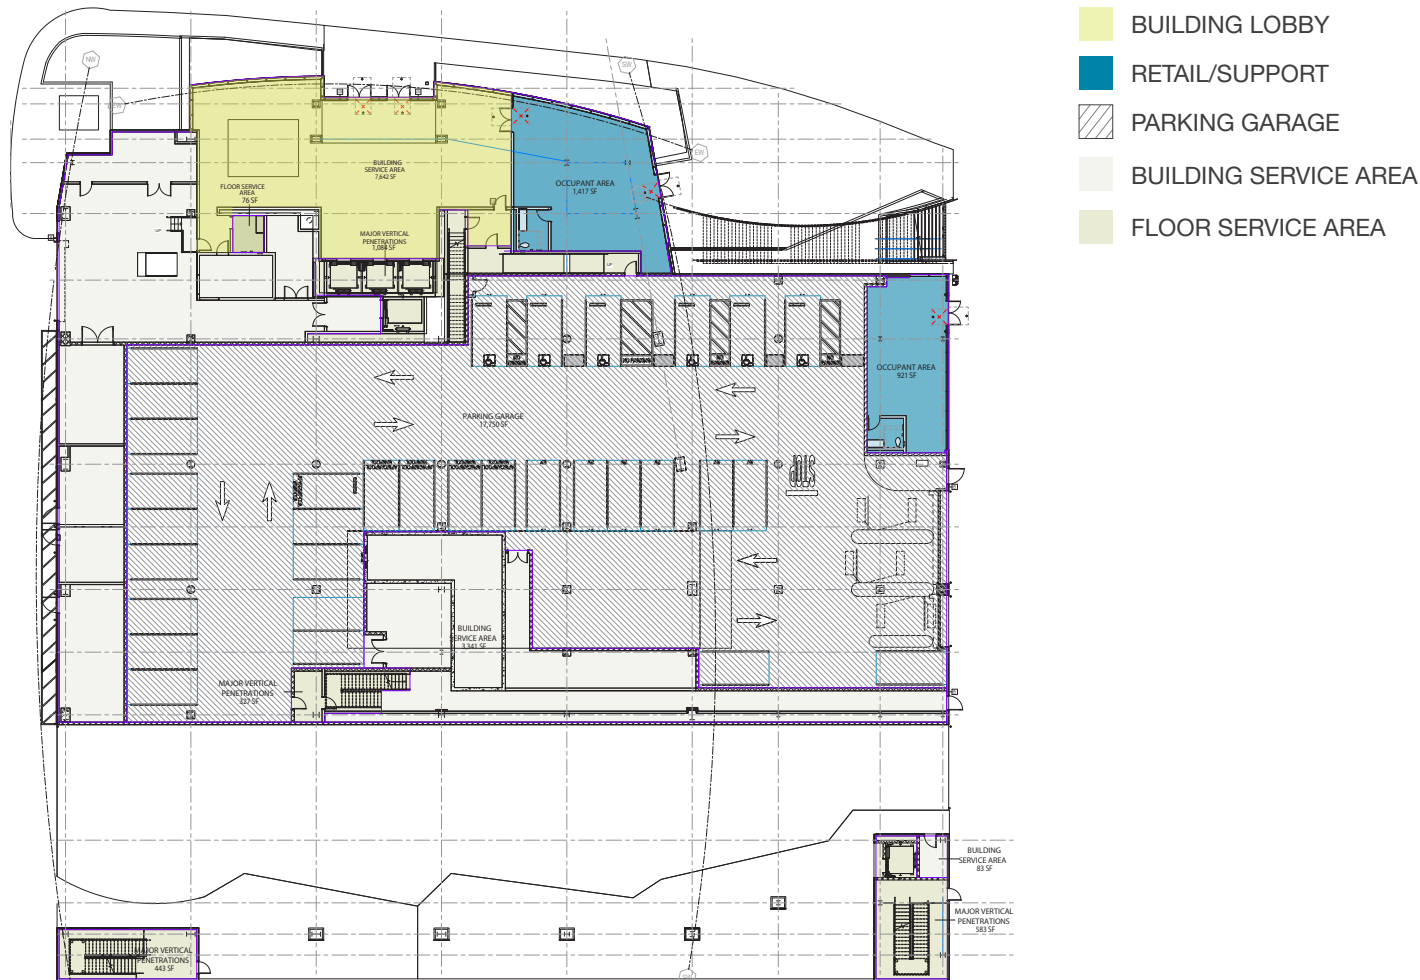

EmeryStation West

Emeryville, CA

Floor Plans

LOBBY LEVEL

Timothy Mason
415.229.8918
tmason@kiddermathews.com
LIC #00832545

James Bennett
415.229.8948
jbennett@kiddermathews.com
LIC #00869074

Eric Bluestein
415.229.8970
ericb@kiddermathews.com
LIC #01720416